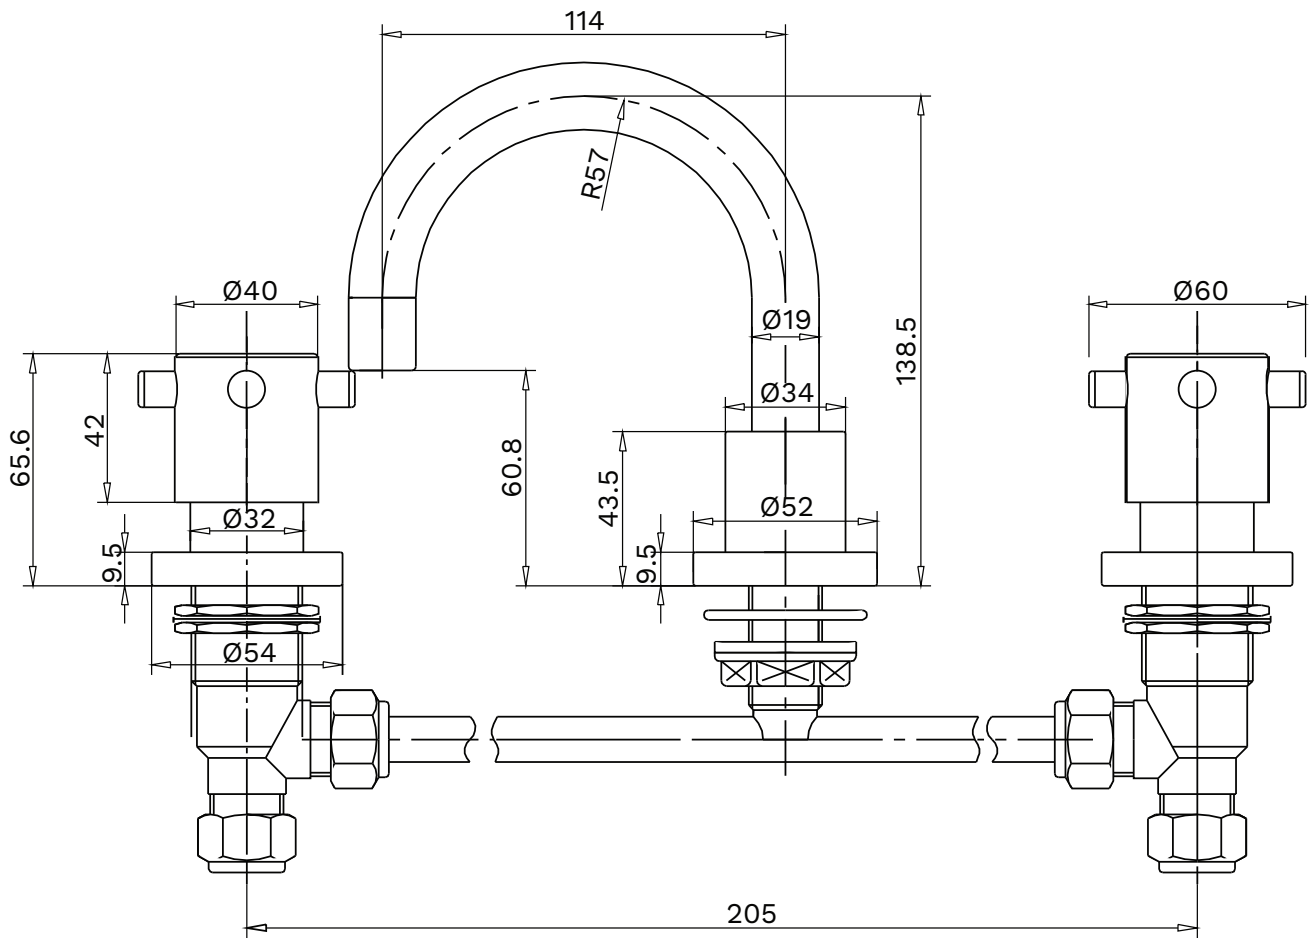

## Bench Mounted Basin Set with 114mm Curved Fixed Spout and Capstan Handles

5 star 5.5 lpm  
(Nominal Flow : 5 lpm)

### Technical Information

Materials	Body: DZR Brass Handle: Zinc Alloy
Cartridge	Ceramic Disk (Quarter Turn)
Cartridge Size	15mm
Inlet	15mm (G 1/2" BSP)
Outlet	Aerated Flow
Working Pressures	50kPa-500kPa
Recommended Working Pressures	350kPa
Working Temperatures	5°C - 80°C
Finish / Colour	Chrome Plated
Warranty	2 years*

\*Subject to terms and conditions, available at [www.gentecaustralia.com.au/page/terms\\_and\\_conditions](http://www.gentecaustralia.com.au/page/terms_and_conditions)

All measurements are in millimetres and should be used as a guide only